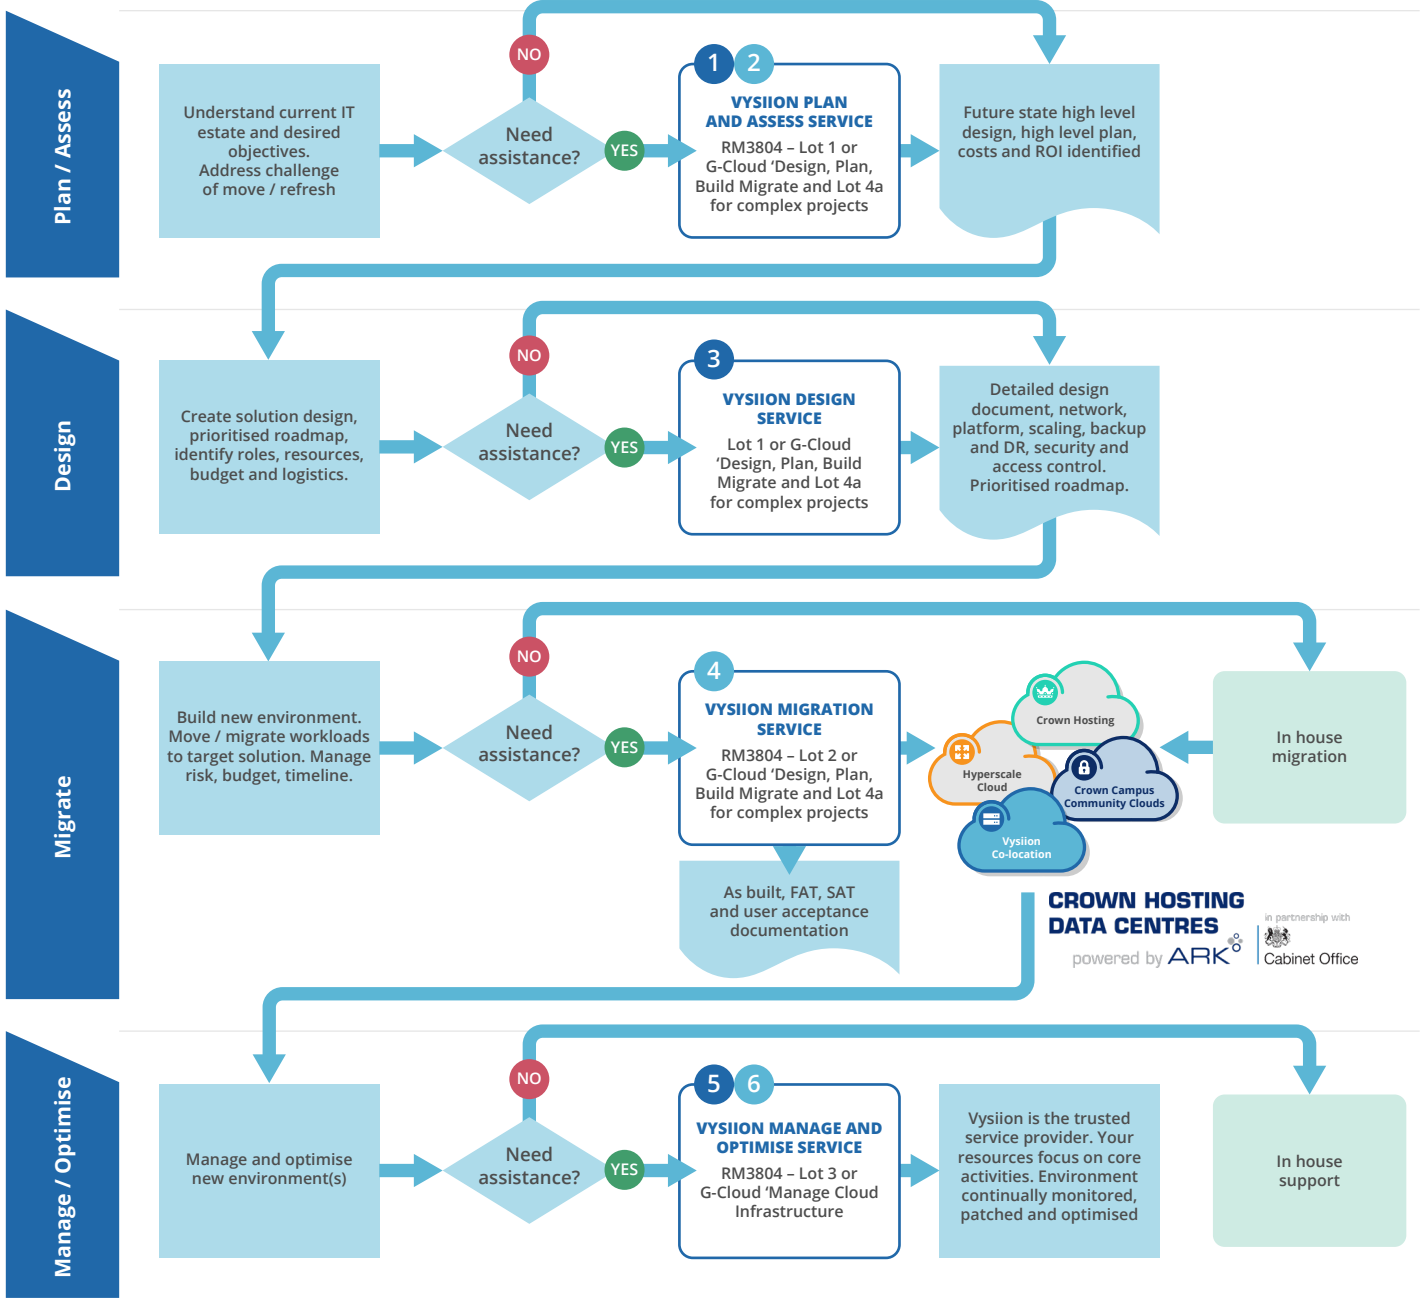

# PROJECT LIFECYCLE

**CROWN HOSTING DATA CENTRES**  
 powered by ARK  
 in partnership with Cabinet Office